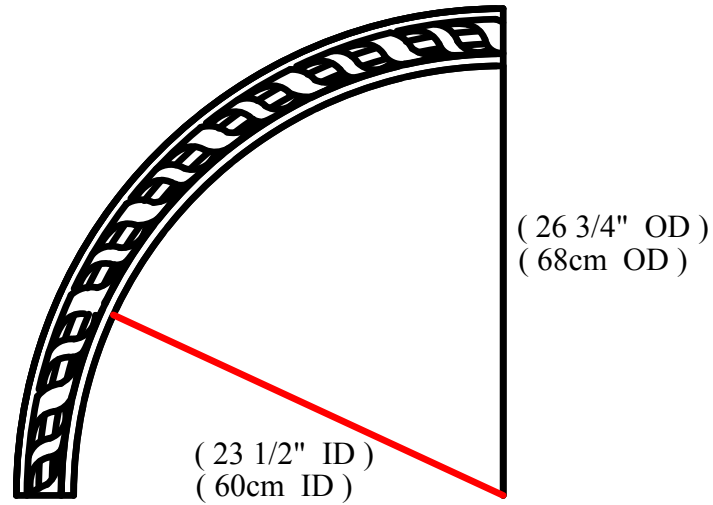

AUTODESK

ITEM NUMBER: CR15ME
26 3/4"OD x 23 1/2"ID x 1 5/8"W x 3/4"P Medway Ceiling Ring (1/4 of complete circle)
(scale : 1:1)

AUTODESK

AUTODESK

P: 866.607.0453 / F: 866.591.3143
2300W. Main St. / Clarksville , TX 75426
sales@ekenamillwork.com /www.ekenamillwork.com